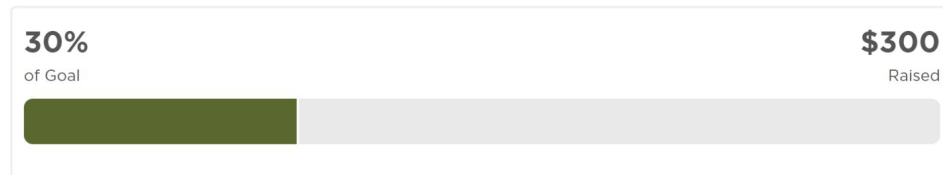

Personal Progress:

YOUR CART

4 Items $70

[View Cart](#) [CHECKOUT](#)

DONATE

JOIN NIHAO'S TEAM!

NIHAO FOOD BANK INITIATIVE

Top Donors

Maria Tu	$100
Anna	$100